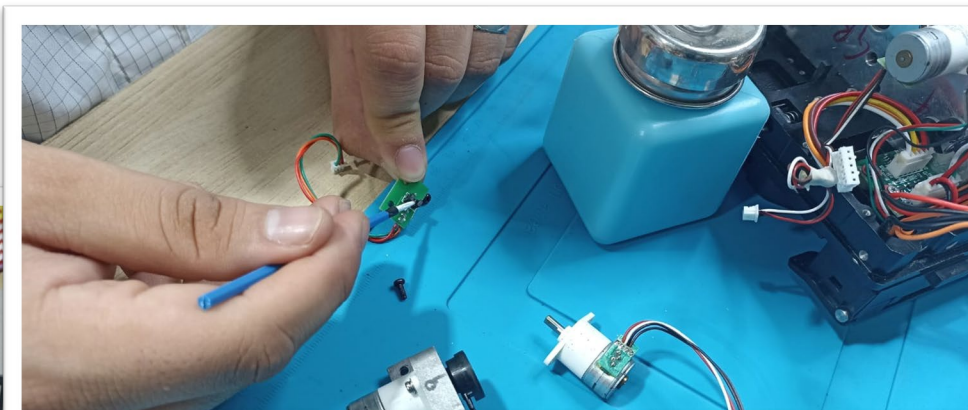

MANTENIMIENTO, REPARACION Y CALIBRACION

- REPARACION DE TARJETAS ELECTRONICAS A NIVEL COMPONENTE
- CAMBIO DE REFACCIONES ORIGINALES
- ALINEACION DE MOTORES
- ALINEACION DEL ARCO ELECTRICO
- CAMBIO DE ELECTRODOS
- REACONDICIONAMIENTO DE PIEZAS PARA REDUCIR COSTOS DE SERVICIO.
- REPORTE DE MANTENIMIENTO Y CALIBRACION.